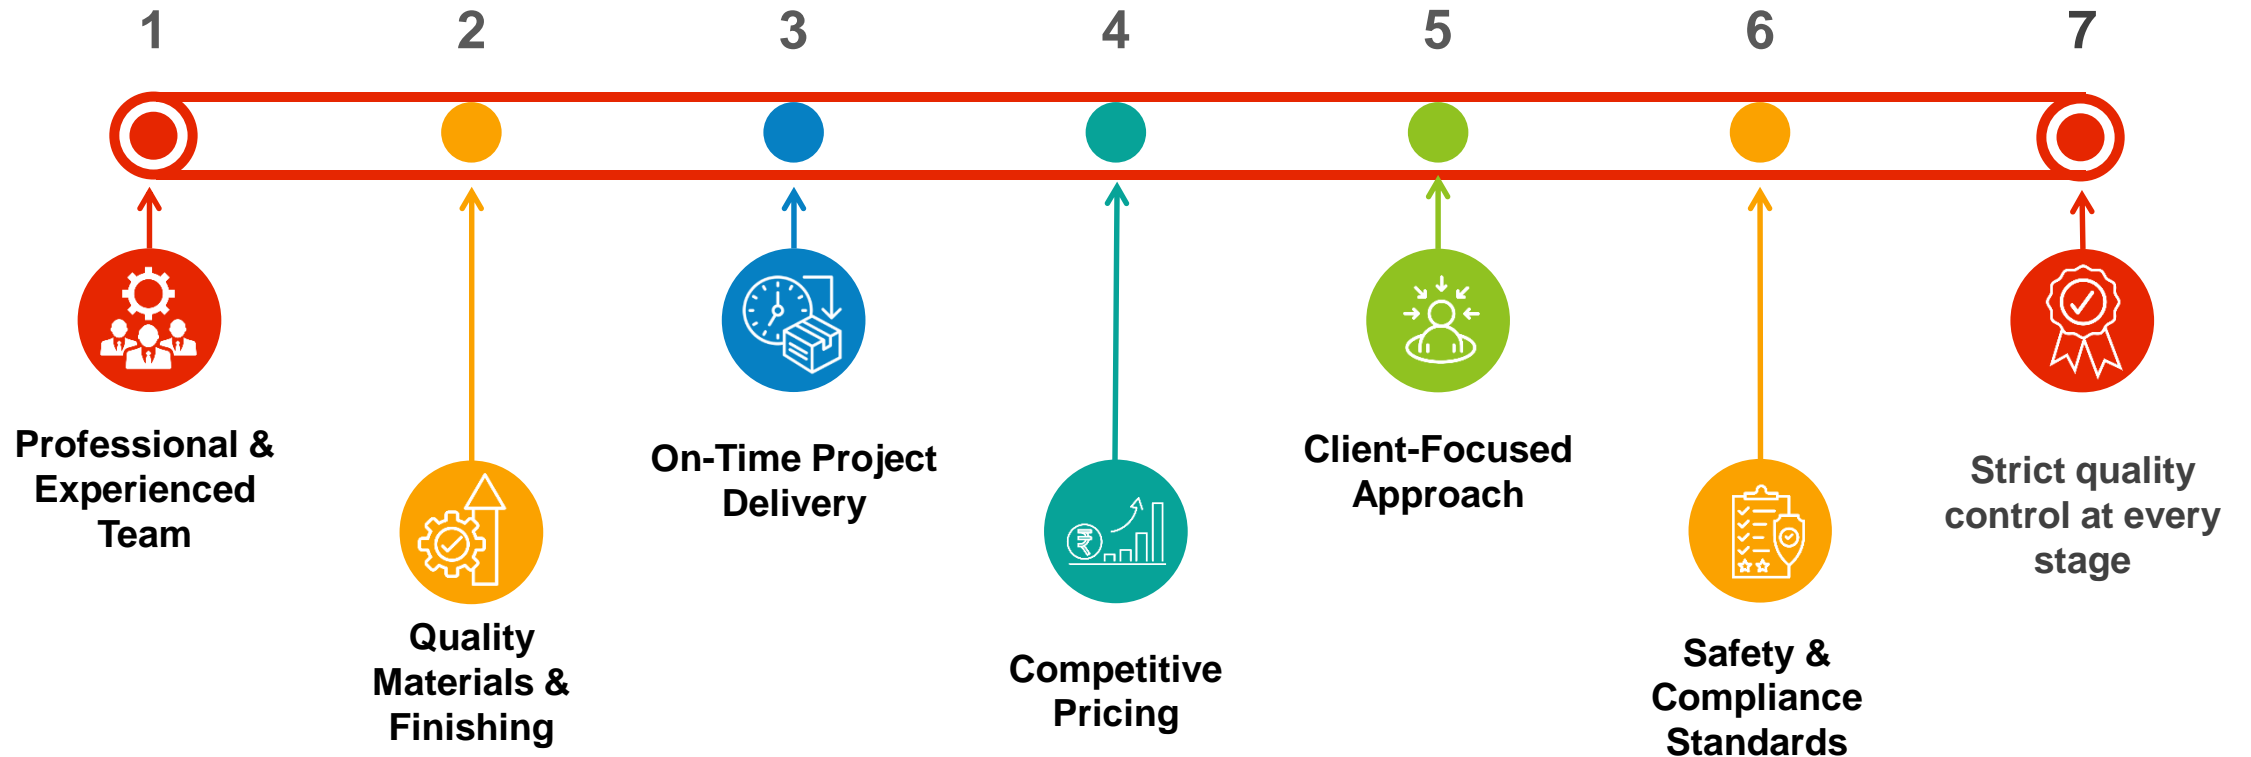

Why Choose JK Infra Projects ?